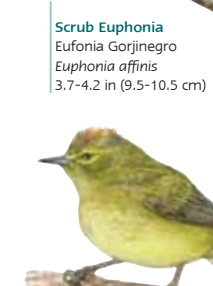

Orange-crowned Warbler
Chipe Corona Anaranjada
Oreothlypis celata
4.6-5 in (11.5-12.5 cm)

Nashville Warbler
Chipe de Nashville
Oreothlypis ruficapilla
4.3-4.7 in (11-12 cm)

Yellow-rumped Warbler
Chipe Coronado
Setophaga coronata
5-5.5 in (13-14 cm)

Hermit Thrush
Zorzal Cola Rufa
Catharus guttatus
6-7 in (15-17.5 cm)

MacGillivray's Warbler
Chipe de Tolmie
Geothlypis tolmiei
4.7-5.2 in (12-13 cm)

Yellow-green Vireo
Vireo Amarillo Verdoso
Vireo flavoviridis
5.5-6 in (14-15 cm)

Orange-fronted Parakeet
Perico Frente Naranja
Aratinga canicularis
9-10 in (23-25.5 cm)

Mexican Parrotlet
Periquito Catarina
Forpus cyanopygius
5-5.5 in (12.5-14 cm)

Lilac-crowned Parrot
Perico Corona Lila
Amazona finschi
12-13.5 in (30.5-34.5 cm)

Lilac-crowned Parrot
Perico Corona Lila
Amazona finschi
12-13.5 in (30.5-34.5 cm)

Lilac-crowned Parrot
Perico Corona Lila
Amazona finschi
12-13.5 in (30.5-34.5 cm)

Lilac-crowned Parrot
Perico Corona Lila
Amazona finschi
12-13.5 in (30.5-34.5 cm)

Lilac-crowned Parrot
Perico Corona Lila
Amazona finschi
12-13.5 in (30.5-34.5 cm)

Black-capped Gnatcatcher
Perla Sinaloense
Poliophtila nigriceps
4-4.5 in (10-11.5 cm)

Warbling Vireo
Vireo Gorjeador
Vireo gilvus
4.7-5.2 in (12-13 cm)

Golden Vireo
Vireo Dorado
Vireo hypochryseus
4.7-5.2 in (12-13 cm)

Lesser Goldfinch
Dominico Dorso Oscuro
Spinus psaltria
4-4.5 in (10-11.5 cm)

Military Macaw
Guacamaya Verde
Ara militaris
27-30 in (68.5-76 cm)

Mexican Parrotlet
Periquito Catarina
Forpus cyanopygius
5-5.5 in (12.5-14 cm)

Lilac-crowned Parrot
Perico Corona Lila
Amazona finschi
12-13.5 in (30.5-34.5 cm)

Lilac-crowned Parrot
Perico Corona Lila
Amazona finschi
12-13.5 in (30.5-34.5 cm)

Lilac-crowned Parrot
Perico Corona Lila
Amazona finschi
12-13.5 in (30.5-34.5 cm)

Lilac-crowned Parrot
Perico Corona Lila
Amazona finschi
12-13.5 in (30.5-34.5 cm)

Lilac-crowned Parrot
Perico Corona Lila
Amazona finschi
12-13.5 in (30.5-34.5 cm)

Lilac-crowned Parrot
Perico Corona Lila
Amazona finschi
12-13.5 in (30.5-34.5 cm)