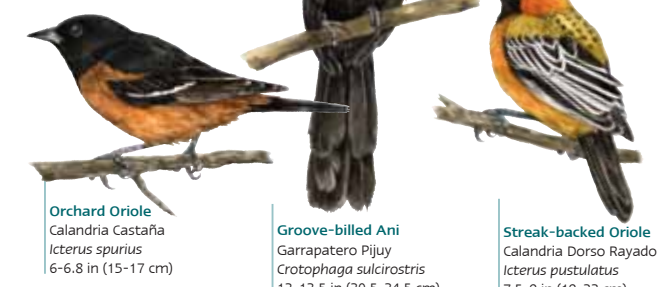

White-collared Swift
Vencejo Cuello Blanco
Streptoprocne zonaris
8-8.5 in (20.5-21.5 cm)

Common Nighthawk
Chotacabras Mayor
Chordeiles minor
9-9.5 in (23-24 cm)

Pauraque
Tapacaminos Picuyo
Nyctidromus albigollis
11-12 in (28-30.5 cm)

Groove-billed Ani
Garrapatero Pijuy
Crotophaga sulcirostris
12-13.5 in (30.5-34.5 cm)

Streak-backed Oriole
Calandria Dorso Rayado
Calandria leucostriata
7.5-9 in (19-23 cm)