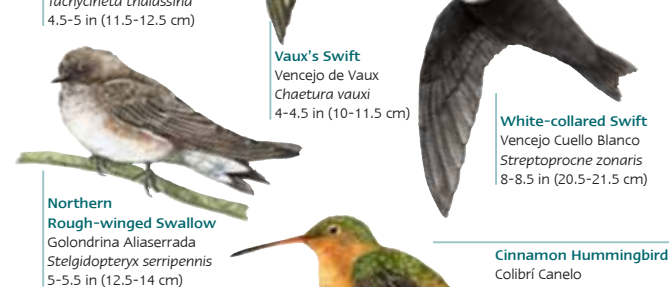

Violet-green Swallow
Golondrina Verdemar
Tachycineta thalassina
4.5-5 in (11.5-12.5 cm)

Cinnamon Hummingbird
Colibrí Canelo
Amazilia rutila
4-4.5 in (10-11.5 cm)

White-collared Swift
Vencejo Cuello Blanco
Streptoprocne zonaris
8-8.5 in (20.5-21.5 cm)