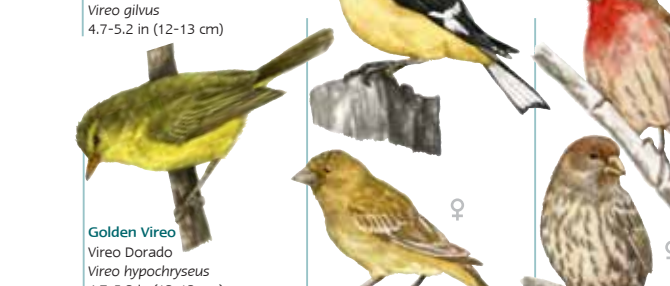

Warbling Vireo
Vireo Gorjeador
Vireo gilvus
4.7-5.2 in (12-13 cm)

Golden Vireo
Vireo Dorado
Vireo hypochryseus
4.7-5.2 in (12-13 cm)

Lesser Goldfinch
Dominico Dorso Oscuro
Spinus psaltria
4-4.5 in (10-11.5 cm)