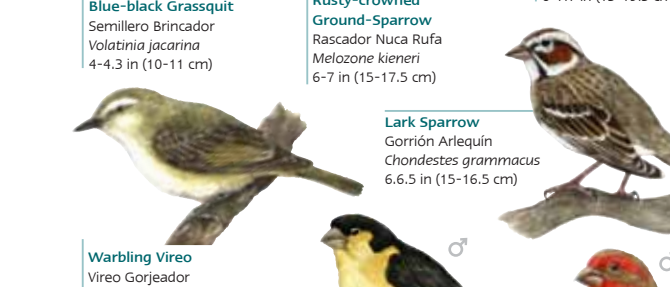

Blue-black Grassquit
Semillero Brincador
Volatinia jacarina
4-4.3 in (10-11 cm)

Rusty-crowned Ground-Sparrow
Rascador Nuca Rufa
Melospiza kienneri
6-7 in (15-17.5 cm)

Lark Sparrow
Gorrion Arlequin
Chondestes grammacus
6.6 in (15-16.5 cm)

Warbling Vireo
Vireo Gorjeador
Vireo gilvus
4.7-5.2 in (12-13 cm)