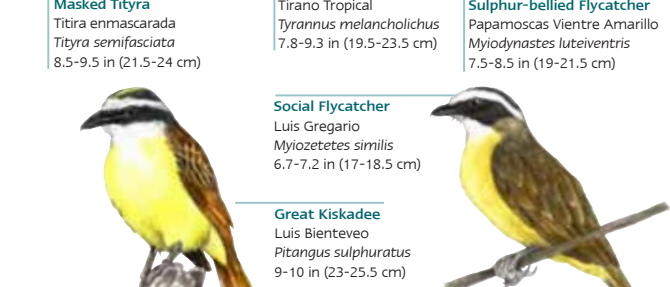

Masked Tityra
Tityra enmascarada
Tityra semifasciata
8.5-9.5 in (21.5-24 cm)

Tropical Kingbird
Tirano Tropical
Tyrannus melancholicus
7.8-9.3 in (19.5-23.5 cm)

Sulphur-bellied Flycatcher
Papamosas Viente Amarillo
Myiodynastes luteiventris
7.5-8.5 in (19-21.5 cm)

White-throated Thrush
Primavera Gorjiblanco
Turdus assimilis
9-10 in (23-25.5 cm)

Social Flycatcher
Luis Gregario
Myiozetetes similis
6.7-7.2 in (17-18.5 cm)