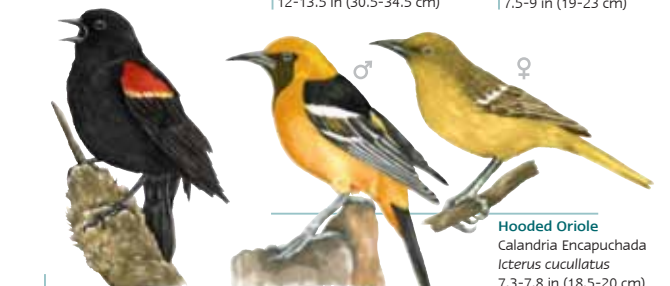

Orchard Oriole
Calandria Castaña
Calandria castaneiventris
6-6.8 in (15-17 cm)

Groove-billed Ani
Garrapatero Pijuy
Crotophaga sulcirostris
12-13.5 in (30.5-34.5 cm)

Streak-backed Oriole
Calandria Dorso Rayado
Calandria leucostriata
7.5-9 in (19-23 cm)

Red-winged Blackbird
Tordo Sargento
Agelaius phoeniceus
8.5-9.5 in (21.5-24 cm)