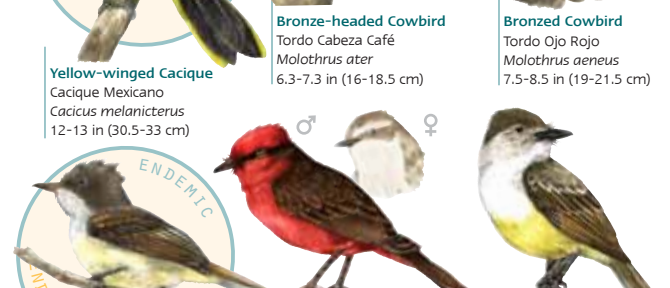

Flammulated Flycatcher
Copetón Jaspeado
Deltarhynchus flammulatus
6-6.5 in (15-16.5 cm)

Vermillion Flycatcher
Mosquero Cardenal
Pyrocephalus rubinus
5-5.7 in (12.5-14.5 cm)

Brown Crested Flycatcher
Copetón Tirano
Myiarchus tyrannulus
8-9.2 in (20.5-23.5 cm)