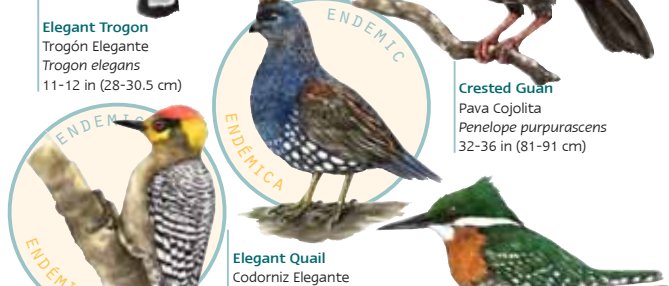

West Mexican Chachalaca
Chachalaca Mexicana
Ortalis poliocephala
23-27 in (58.5-68.5 cm)

Golden-cheeked Woodpecker
Carpintero Cachete Dorado
Centurus chrysogenys
7.5-8.5 in (19-21.5 cm)

Green Kingfisher
Martín Pescador Verde
Chloroceryle americana
7.5-8.2 in (19-21 cm)

Elegant Quail
Codorniz Elegante
Callipepla douglasii
9-10 in (23-25.5 cm)