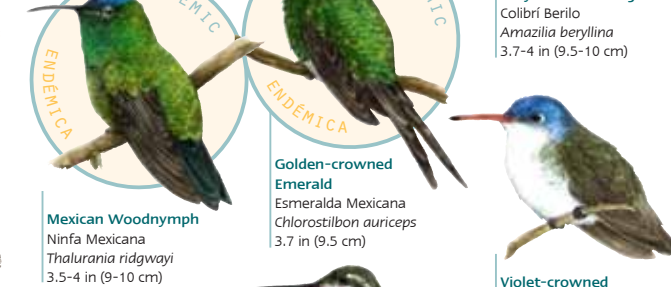

Broad-billed Hummingbird
Colibrí Pico Ancho
Cynanthus latirostris
3.5-4 in (9-10 cm)

Violet-crowned Hummingbird
Tordo Cabeza Violeta
Amazilia violiceps
(4-4.5 in (10-11.5 cm))

Berylline Hummingbird
Colibrí Berilo
Amazilia beryllina
3.7-4 in (9.5-10 cm)