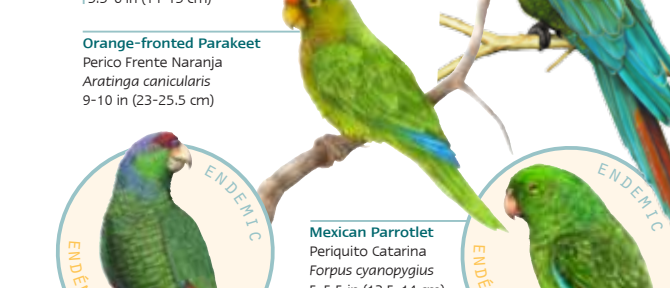

Yellow-green Vireo
Vireo Amarillo Verdoso
Vireo flavoviridis
5.5-6 in (14-15 cm)

Military Macaw
Guacamaya Verde
Ara militaris
27-30 in (68.5-76 cm)

Lilac-crowned Parrot
Perico Corona Lila
Amazona finschi
12-13.5 in (30.5-34.5 cm)

Lilac-crowned Parrot
Perico Corona Lila
Amazona finschi
12-13.5 in (30.5-34.5 cm)

Mexican Parrotlet
Periquito Catarina
Forpus cyanopygius
5-5.5 in (12.5-14 cm)