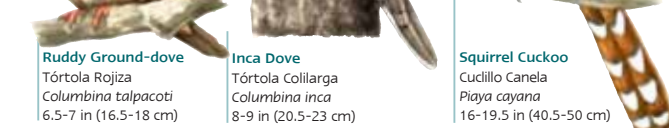

Nashville Warbler
Chipe de Nashville
Oreothlypis ruficapilla
4.3-4.7 in (11-12 cm)

Yellow-rumped Warbler
Chipe Coronado
Setophaga coronata
5-5.5 in (13-14 cm)

Yellow-green Vireo
Vireo Amarillo Verdoso
Vireo flavoviridis
5.5-6 in (14-15 cm)

Orange-fronted Parakeet
Perico Frente Naranja
Aratinga canicularis
9-10 in (23-25.5 cm)

Mexican Parrotlet
Periquito Catarina
Forpus cyanopygius
5-5.5 in (12.5-14 cm)

Lilac-crowned Parrot
Perico Corona Lila
Amazona finschi
12-13.5 in (30.5-34.5 cm)

Lilac-crowned Parrot
Perico Corona Lila
Amazona finschi
12-13.5 in (30.5-34.5 cm)

Lilac-crowned Parrot
Perico Corona Lila
Amazona finschi
12-13.5 in (30.5-34.5 cm)

Lilac-crowned Parrot
Perico Corona Lila
Amazona finschi
12-13.5 in (30.5-34.5 cm)

Lilac-crowned Parrot
Perico Corona Lila
Amazona finschi
12-13.5 in (30.5-34.5 cm)

Black-capped Gnatcatcher
Perla Sinaloense
Poliophtila nigriceps
4-4.5 in (10-11.5 cm)

Warbling Vireo
Vireo Gorjeador
Vireo gilvus
4.7-5.2 in (12-13 cm)

Golden Vireo
Vireo Dorado
Vireo hypochryseus
4.7-5.2 in (12-13 cm)

Lesser Goldfinch
Dominico Dorso Oscuro
Spinus psaltria
4-4.5 in (10-11.5 cm)

Military Macaw
Guacamaya Verde
Ara militaris
27-30 in (68.5-76 cm)

Mexican Parrotlet
Periquito Catarina
Forpus cyanopygius
5-5.5 in (12.5-14 cm)

Lilac-crowned Parrot
Perico Corona Lila
Amazona finschi
12-13.5 in (30.5-34.5 cm)

Lilac-crowned Parrot
Perico Corona Lila
Amazona finschi
12-13.5 in (30.5-34.5 cm)

Lilac-crowned Parrot
Perico Corona Lila
Amazona finschi
12-13.5 in (30.5-34.5 cm)

Lilac-crowned Parrot
Perico Corona Lila
Amazona finschi
12-13.5 in (30.5-34.5 cm)

Lilac-crowned Parrot
Perico Corona Lila
Amazona finschi
12-13.5 in (30.5-34.5 cm)