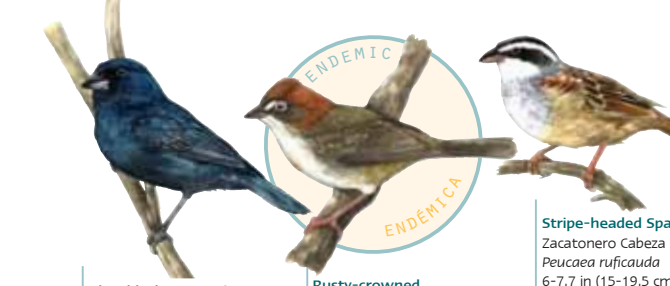

Blue-black Grassquit
Semillero Brincador
Volatinia jacarina
4-4.3 in (10-11 cm)

Rusty-crowned Ground-Sparrow
Rascador Nuca Rufa
Melospiza kienneri
6-7 in (15-17.5 cm)